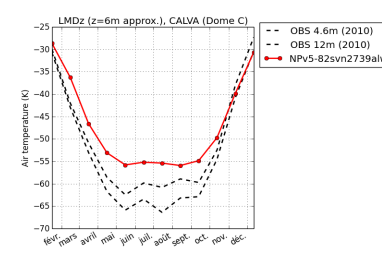

tempDC-NPv5-82svn2738

tempDC-NPv5-82svn2739alw