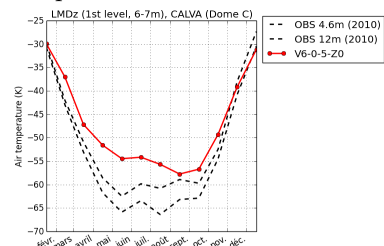

tempDC-CM605-GUST-LR-pdCtrl-01

tempDC-CM605-LR-pdCtrl-01

tempDC-CM605-Z0-LR-pdCtrl-01

tempDC-CTRL6-0-5-foce

tempDC-CTRL6-0-5

tempDC-V6-0-5-GUST

tempDC-V6-0-5-Z0