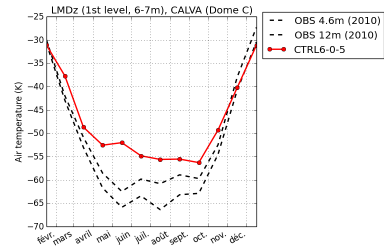

tempDC-CM605-GUST-LR-pdCtrl-01

tempDC-CM605-LR-pdCtrl-01

tempDC-CM605-Z0-LR-pdCtrl-01

tempDC-CTRL6-0-5-foce

tempDC-CTRL6-0-5

tempDC-V6-0-5-GUST

tempDC-V6-0-5-Z0