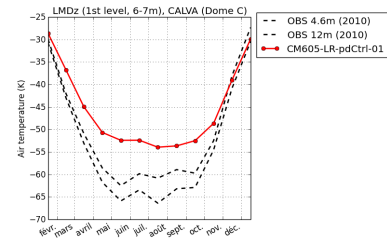

tempDC-CM605-GUST-LR-pdCtrl-01

tempDC-CM605-LR-pdCtrl-01

tempDC-CM605-Z0-LR-pdCtrl-01

tempDC-CTRL6-0-5-foce

tempDC-CTRL6-0-5

tempDC-V6-0-5-GUST

tempDC-V6-0-5-Z0