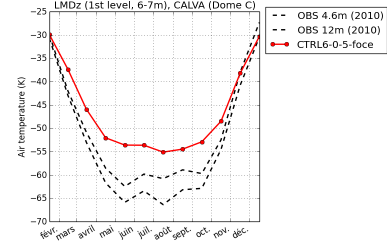

tempDC-CM605-GUST-LR-pdCtrl-01

tempDC-CM605-LR-pdCtrl-01

tempDC-CM605-Z0-LR-pdCtrl-01

tempDC-CTRL6-0-5-foce

tempDC-CTRL6-0-5

tempDC-V6-0-5-GUST

tempDC-V6-0-5-Z0