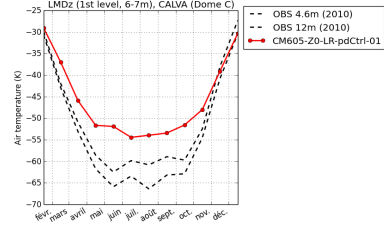

tempDC-CM605-GUST-LR-pdCtrl-01

tempDC-CM605-LR-pdCtrl-01

tempDC-CM605-Z0-LR-pdCtrl-01

tempDC-CTRL6-0-5-foce

tempDC-CTRL6-0-5

tempDC-V6-0-5-GUST

tempDC-V6-0-5-Z0