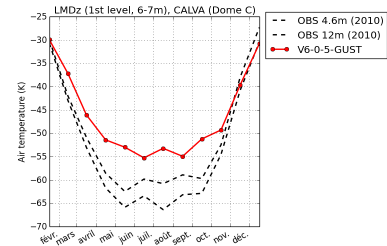

tempDC-CM605-GUST-LR-pdCtrl-01

tempDC-CM605-LR-pdCtrl-01

tempDC-CM605-Z0-LR-pdCtrl-01

tempDC-CTRL6-0-5-foce

tempDC-CTRL6-0-5

tempDC-V6-0-5-GUST

tempDC-V6-0-5-Z0