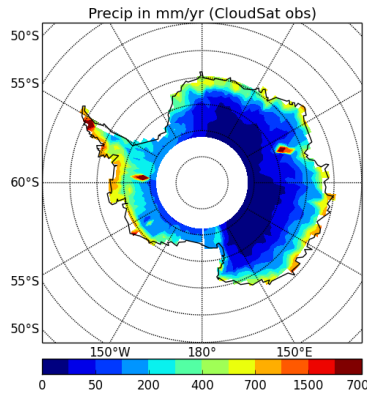

precipSH-CM605-LR-pdCtrl-01

precipSH-OBS