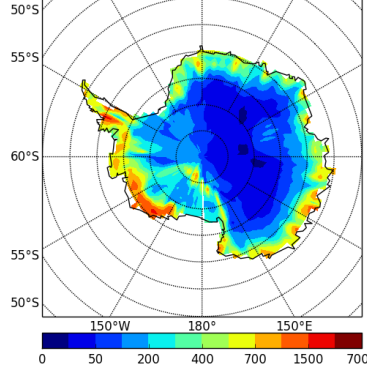

Precip in mm/yr (CM605-GUST-LR-pdCtrl-01)

Precip in mm/yr (CM605-LR-pdCtrl-01)

Precip in mm/yr (CM605-Z0-LR-pdCtrl-01)

Precip in mm/yr (CTRL6-0-5-foce)

precipSH-CM605-GUST-LR-pdCtrl-01

precipSH-CM605-LR-pdCtrl-01