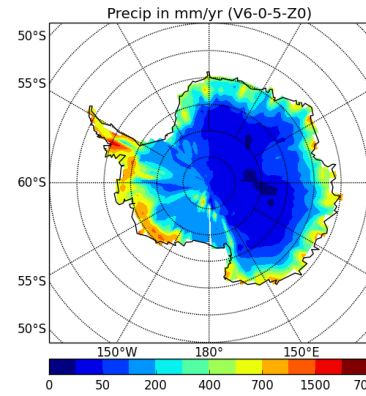

precipSH-CTRL6-0-5-foce

precipSH-V6-0-5-Z0