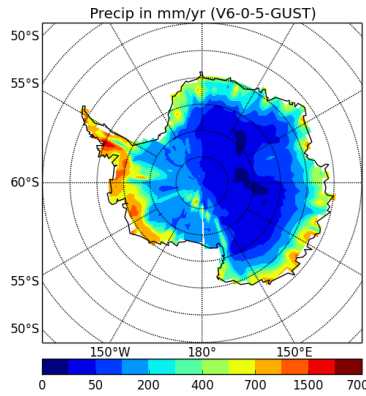

precipSH-CM605-Z0-LR-pdCtrl-01

precipSH-V6-0-5-GUST