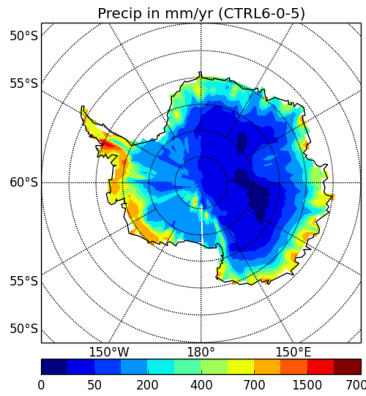

precipSH-CM605-GUST-LR-pdCtrl-01

precipSH-CTRL6-0-5