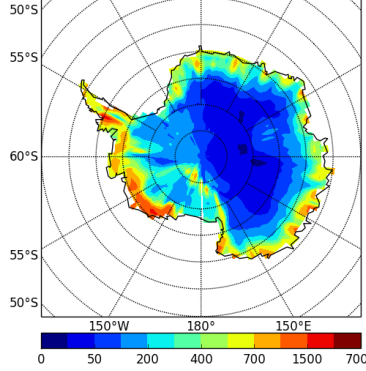

Precip in mm/yr (CM605-GUST-LR-pdCtrl-01)

Precip in mm/yr (CM605-LR-pdCtrl-01)

Precip in mm/yr (CM605-Z0-LR-pdCtrl-01)

Precip in mm/yr (CTRL6-0-5-foce)

precipSH-CM605-GUST-LR-pdCtrl-01

precipSH-CM605-LR-pdCtrl-01