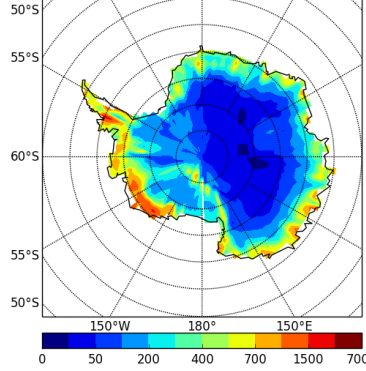

Precip in mm/yr (CM605-GUST-LR-pdCtrl-01)

Precip in mm/yr (CM605-LR-pdCtrl-01)

Precip in mm/yr (CM605-Z0-LR-pdCtrl-01)

Precip in mm/yr (CTRL6-0-5-foce)

precipSH-CM605-GUST-LR-pdCtrl-01

precipSH-CM605-LR-pdCtrl-01