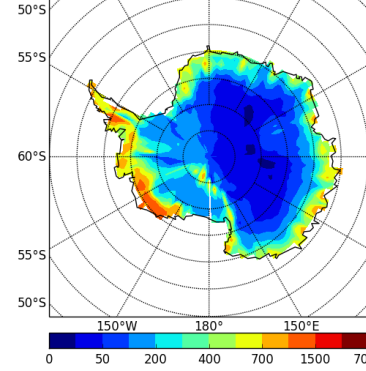

Precip in mm/yr (CM605-GUST-LR-pdCtrl-01)

Precip in mm/yr (CM605-LR-pdCtrl-01)

Precip in mm/yr (CM605-Z0-LR-pdCtrl-01)

Precip in mm/yr (CTRL6-0-5-foce)

precipSH-CM605-GUST-LR-pdCtrl-01

precipSH-CM605-LR-pdCtrl-01