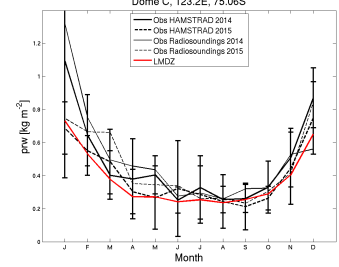

temp_DC_TESTOROGtaug_1980_1989

tempDC-TESTOROGtaug_1980_1989

LWdnSFC_DC_TESTOROGtaug_1980_1989

prw_DC_TESTOROGtaug_1980_1989

wind10m

temp_DC_TAUORO1dnBL_1979_1988

tempDC-TAUORO1dnBL_1979_1988

LWdnSFC_DC_TAUORO1dnBL_1979_1988