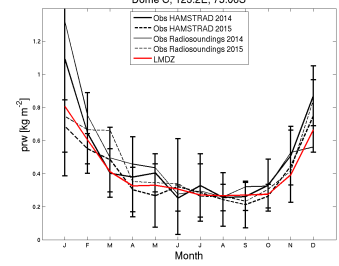

temp_DC_TESTOROGtaug_1980_1989

tempDC-TESTOROGtaug_1980_1989

LWdnSFC_DC_TESTOROGtaug_1980_1989

prw_DC_TESTOROGtaug_1980_1989

wind10m

temp_DC_TAUORO1dnBL_1979_1988

tempDC-TAUORO1dnBL_1979_1988

LWdnSFC_DC_TAUORO1dnBL_1979_1988