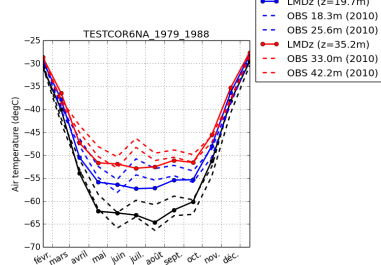

tempDC-TAUORO1dnBL_1979_1988

tempDC-TESTCOR6NA_1979_1988