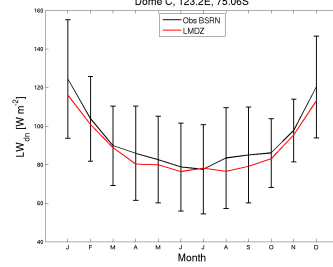

temp_DC_TESTOROGtaug_1980_1989

tempDC-TESTOROGtaug_1980_1989

LWdnSFC_DC_TESTOROGtaug_1980_1989

prw_DC_TESTOROGtaug_1980_1989

wind10m

temp_DC_TAUORO1dnBL_1979_1988

tempDC-TAUORO1dnBL_1979_1988

LWdnSFC_DC_TAUORO1dnBL_1979_1988