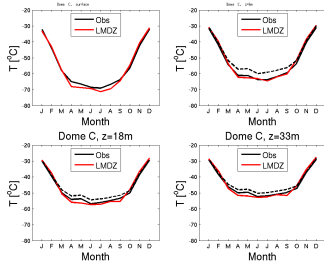

temp_DC_TAUORO1dnBL_1979_1988

temp_DC_TESTCOR6NA_1979_1988