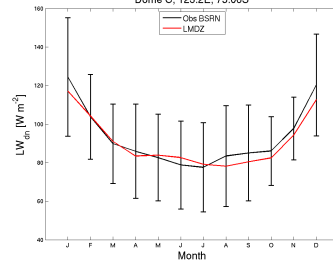

temp_DC_TESTOROGtaug_1980_1989

tempDC-TESTOROGtaug_1980_1989

LWdnSFC_DC_TESTOROGtaug_1980_1989

prw_DC_TESTOROGtaug_1980_1989

wind10m

temp_DC_TAUORO1dnBL_1979_1988

tempDC-TAUORO1dnBL_1979_1988

LWdnSFC_DC_TAUORO1dnBL_1979_1988