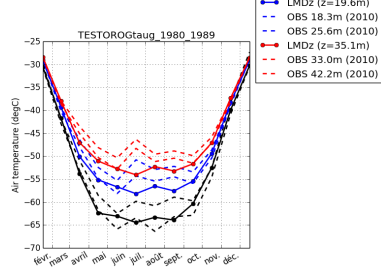

temp_DC_TESTOROGtaug_1980_1989

tempDC-TESTOROGtaug_1980_1989

LWdnSFC_DC_TESTOROGtaug_1980_1989

prw_DC_TESTOROGtaug_1980_1989

wind10m

temp_DC_TAUORO1dnBL_1979_1988

tempDC-TAUORO1dnBL_1979_1988

LWdnSFC_DC_TAUORO1dnBL_1979_1988