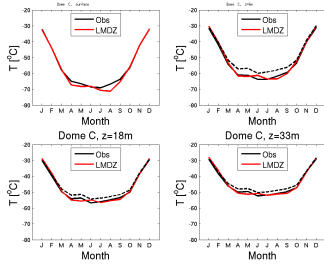

temp_DC_TESTOROGtaug_1980_1989

tempDC-TESTOROGtaug_1980_1989

LWdnSFC_DC_TESTOROGtaug_1980_1989

prw_DC_TESTOROGtaug_1980_1989

wind10m

temp_DC_TAUORO1dnBL_1979_1988

tempDC-TAUORO1dnBL_1979_1988

LWdnSFC_DC_TAUORO1dnBL_1979_1988