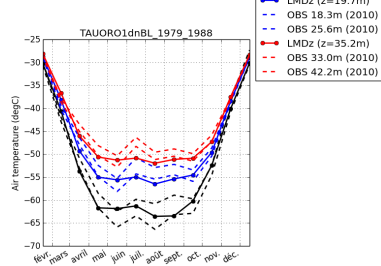

temp_DC_TESTOROGtaug_1980_1989

tempDC-TESTOROGtaug_1980_1989

LWdnSFC_DC_TESTOROGtaug_1980_1989

prw_DC_TESTOROGtaug_1980_1989

wind10m

temp_DC_TAUORO1dnBL_1979_1988

tempDC-TAUORO1dnBL_1979_1988

LWdnSFC_DC_TAUORO1dnBL_1979_1988