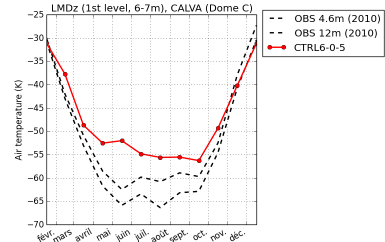

tempDC-CM605-GUST-LR-pdCtrl-01b

tempDC-CM605-GUST-LR-pdCtrl-01

tempDC-CM605-LR-pdCtrl-01

tempDC-CM605-Z0-LR-pdCtrl-01b

tempDC-CM605-Z0-LR-pdCtrl-01

tempDC-CTRL6-0-5

tempDC-V6-0-5-GUST

tempDC-V6-0-5-Z0