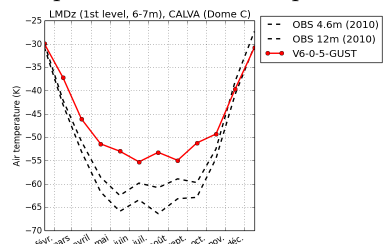

tempDC-CM605-GUST-LR-pdCtrl-01b

tempDC-CM605-GUST-LR-pdCtrl-01

tempDC-CM605-LR-pdCtrl-01

tempDC-CM605-Z0-LR-pdCtrl-01b

tempDC-CM605-Z0-LR-pdCtrl-01

tempDC-CTRL6-0-5

tempDC-V6-0-5-GUST

tempDC-V6-0-5-Z0