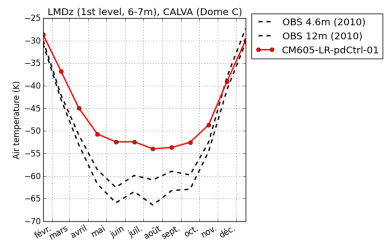

tempDC-CM605-GUST-LR-pdCtrl-01b

tempDC-CM605-GUST-LR-pdCtrl-01

tempDC-CM605-LR-pdCtrl-01

tempDC-CM605-Z0-LR-pdCtrl-01b

tempDC-CM605-Z0-LR-pdCtrl-01

tempDC-CTRL6-0-5

tempDC-V6-0-5-GUST

tempDC-V6-0-5-Z0