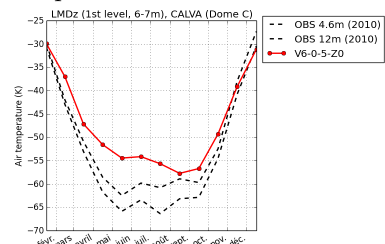

tempDC-CM605-GUST-LR-pdCtrl-01b

tempDC-CM605-GUST-LR-pdCtrl-01

tempDC-CM605-LR-pdCtrl-01

tempDC-CM605-Z0-LR-pdCtrl-01b

tempDC-CM605-Z0-LR-pdCtrl-01

tempDC-CTRL6-0-5

tempDC-V6-0-5-GUST

tempDC-V6-0-5-Z0