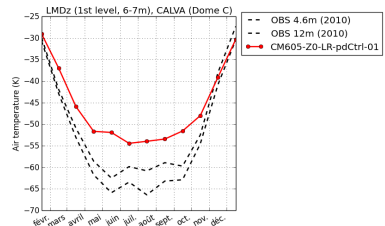

tempDC-CM605-GUST-LR-pdCtrl-01b

tempDC-CM605-GUST-LR-pdCtrl-01

tempDC-CM605-LR-pdCtrl-01

tempDC-CM605-Z0-LR-pdCtrl-01b

tempDC-CM605-Z0-LR-pdCtrl-01

tempDC-CTRL6-0-5

tempDC-V6-0-5-GUST

tempDC-V6-0-5-Z0