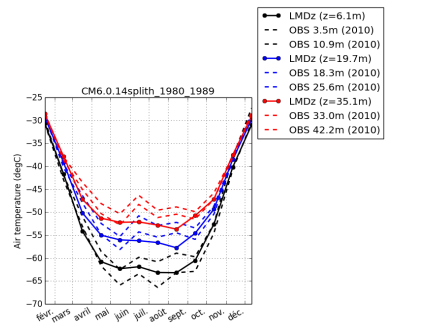

temp_DC_CM6.0.14splith_1980_1989

tempDC-CM6.0.14splith_1980_1989

Missing
tsol_DC_CM6.0.14splith_1980_1989

LWdnSFC_DC_CM6.0.14splith_1980_1989

wind10m_DC_CM6.0.14splith_1980_1989

temp_DC_CM6.0.14splithBug_1980_1989

tempDC-CM6.0.14splithBug_1980_1989

Missing
tsol_DC_CM6.0.14splithBug_1980_1989

prw_DC_CM6.0.14splithBug_1980_1989

wind10m_DC_CM6.0.14splithBug_1980_1989