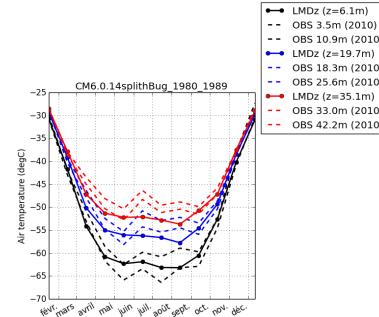

temp_DC_CM6.0.14splith_1980_1989

tempDC-CM6.0.14splith_1980_1989

Missing
tsol_DC_CM6.0.14splith_1980_1989

LWdnSFC_DC_CM6.0.14splith_1980_1989

wind10m_DC_CM6.0.14splith_1980_1989

temp_DC_CM6.0.14splithBug_1980_1989

tempDC-CM6.0.14splithBug_1980_1989

Missing
tsol_DC_CM6.0.14splithBug_1980_1989

prw_DC_CM6.0.14splithBug_1980_1989

wind10m_DC_CM6.0.14splithBug_1980_1989