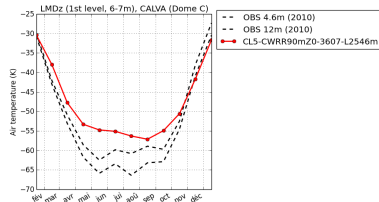

tempDC-CL5-CWRR90msnow-3607-L2546m

tempDC-CL5-CWRR90msnowSu-3607-L2546m

tempDC-CL5-CWRR90msnowZ0-3607-L2546m

tempDC-CL5-CWRR90mSu-3607-L2546m

tempDC-CL5-CWRR90mZ0-3607-L2546m

tempDC-CL5-CWRRcSu-3525-L2488m