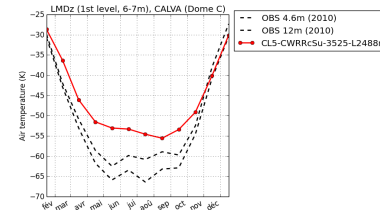

tempDC-CL5-CWRR90msnow-3607-L2546m

tempDC-CL5-CWRR90msnowSu-3607-L2546m

tempDC-CL5-CWRR90msnowZ0-3607-L2546m

tempDC-CL5-CWRR90mSu-3607-L2546m

tempDC-CL5-CWRR90mZ0-3607-L2546m

tempDC-CL5-CWRRcSu-3525-L2488m