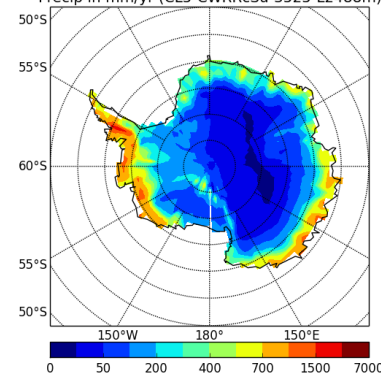

Precip in mm/yr (CL5-CWRR90msnow-3607-L2546m)

Precip in mm/yr (CL5-CWRR90msnowSu-3607-L2546m)

Precip in mm/yr (CL5-CWRR90msnowZ0-3607-L2546m)

Precip in mm/yr (CL5-CWRR90mSu-3607-L2546m)

precipSH-CL5-CWRR90msnow-3607-L2546m

Precip in mm/yr (CL5-CWRR90mZ0-3607-L2546m)

precipSH-CL5-CWRR90msnowSu-3607-L2546m

Precip in mm/yr (CL5-CWRRcSu-3525-L2488m)

precipSH-CL5-CWRR90msnowZ0-3607-L2546m

Precip in mm/yr (CL5-CWRRcSu-3607-L2546m)