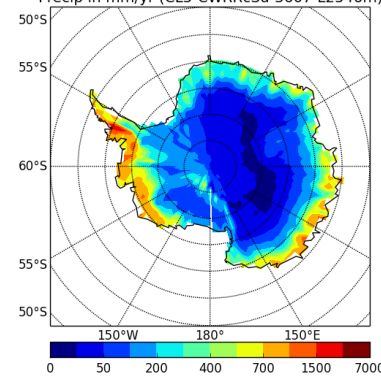

Precip in mm/yr (CL5-CWRR90mZ0-3607-L2546m)

precipSH-CL5-CWRR90msnowSu-3607-L2546m

Precip in mm/yr (CL5-CWRRcSu-3525-L2488m)

precipSH-CL5-CWRR90msnowZ0-3607-L2546m

Precip in mm/yr (CL5-CWRRcSu-3607-L2546m)