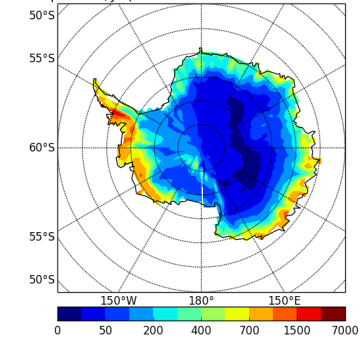

Precip in mm/yr (CL5-CWRR90msnow-3607-L2546m)

Precip in mm/yr (CL5-CWRR90msnowSu-3607-L2546m)

Precip in mm/yr (CL5-CWRR90msnowZ0-3607-L2546m)

Precip in mm/yr (CL5-CWRR90mSu-3607-L2546m)

precipSH-CL5-CWRR90msnow-3607-L2546m

Precip in mm/yr (CL5-CWRR90mZ0-3607-L2546m)

precipSH-CL5-CWRR90msnowSu-3607-L2546m

Precip in mm/yr (CL5-CWRRcSu-3525-L2488m)

precipSH-CL5-CWRR90msnowZ0-3607-L2546m

Precip in mm/yr (CL5-CWRRcSu-3607-L2546m)