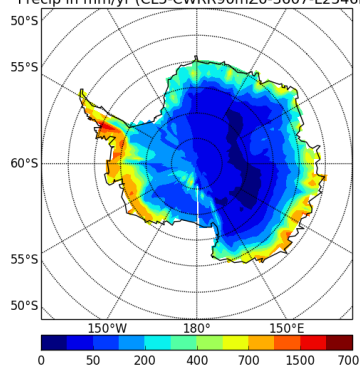

Precip in mm/yr (CL5-CWRR90msnow-3607-L2546m)

Precip in mm/yr (CL5-CWRR90msnowSu-3607-L2546m)

Precip in mm/yr (CL5-CWRR90msnowZ0-3607-L2546m)

Precip in mm/yr (CL5-CWRR90mSu-3607-L2546m)

precipSH-CL5-CWRR90msnow-3607-L2546m

Precip in mm/yr (CL5-CWRR90mZ0-3607-L2546m)

precipSH-CL5-CWRR90msnowSu-3607-L2546m

Precip in mm/yr (CL5-CWRRcSu-3525-L2488m)

precipSH-CL5-CWRR90msnowZ0-3607-L2546m

Precip in mm/yr (CL5-CWRRcSu-3607-L2546m)