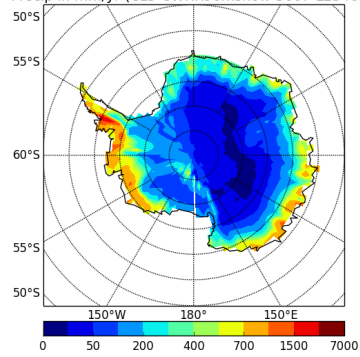

Precip in mm/yr (CL5-CWRR90msnow-3607-L2546m)

Precip in mm/yr (CL5-CWRR90msnowSu-3607-L2546m)

Precip in mm/yr (CL5-CWRR90msnowZ0-3607-L2546m)

Precip in mm/yr (CL5-CWRR90mSu-3607-L2546m)

precipSH-CL5-CWRR90msnow-3607-L2546m

Precip in mm/yr (CL5-CWRR90mZ0-3607-L2546m)

precipSH-CL5-CWRR90msnowSu-3607-L2546m

Precip in mm/yr (CL5-CWRRcSu-3525-L2488m)

precipSH-CL5-CWRR90msnowZ0-3607-L2546m

Precip in mm/yr (CL5-CWRRcSu-3607-L2546m)