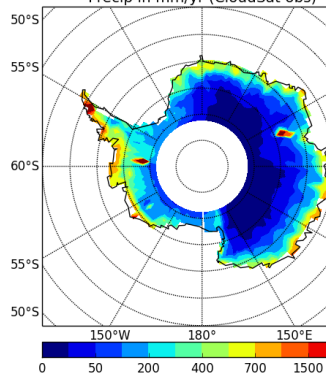

precipSH-CL5-CWRR90mS

precipSH-OBS

Precip in mm/yr (CloudSat obs)