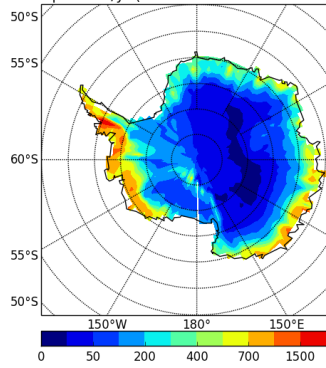

Precip in mm/yr (CL5-CWRR90msnow-3607-L2546m)

Precip in mm/yr (CL5-CWRR90msnowSu-3607-L2546m)

Precip in mm/yr (CL5-CWRR90msnowZ0-3607-L2546m)

Precip in mm/yr (CL5-CWRR90mSu-3607-L2546m)

precipSH-CL5-CWRR90msnow-3607-L2546m

Precip in mm/yr (CL5-CWRR90mZ0-3607-L2546m)

precipSH-CL5-CWRR90msnowSu-3607-L2546m

Precip in mm/yr (CL5-CWRRcSu-3525-L2488m)

precipSH-CL5-CWRR90msnowZ0-3607-L2546m

Precip in mm/yr (CL5-CWRRcSu-3607-L2546m)