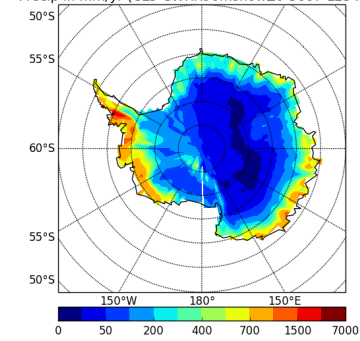

Precip in mm/yr (CL5-CWRR90msnow-3607-L2546m)

Precip in mm/yr (CL5-CWRR90msnowSu-3607-L2546m)

Precip in mm/yr (CL5-CWRR90msnowZ0-3607-L2546m)

Precip in mm/yr (CL5-CWRR90mSu-3607-L2546m)

precipSH-CL5-CWRR90msnow-3607-L2546m

Precip in mm/yr (CL5-CWRR90mZ0-3607-L2546m)

precipSH-CL5-CWRR90msnowSu-3607-L2546m

Precip in mm/yr (CL5-CWRRcSu-3525-L2488m)

precipSH-CL5-CWRR90msnowZ0-3607-L2546m

Precip in mm/yr (CL5-CWRRcSu-3607-L2546m)