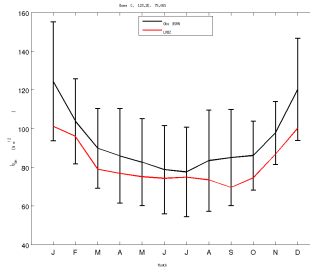

tempDC-FHXVLR9V83_2001_2005

LWdn_DC-FHXVLR9V83_2001_2005

prw_DC-FHXVLR9V83_2001_2005

tempDC-FHXVLR9V83wb3p05_2001_2005

LWdn_DC-FHXVLR9V83wb3p05_2001_2005

prw_DC-FHXVLR9V83wb3p05_2001_2005

tempDC-FHXVLR9V84_2001_2005