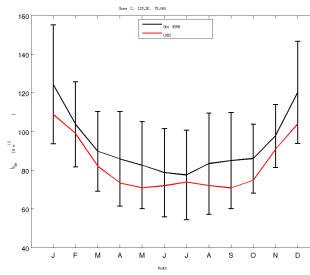

tempDC-FHXVLR9V83_2001_2005

LWdn_DC-FHXVLR9V83_2001_2005

prw_DC-FHXVLR9V83_2001_2005

tempDC-FHXVLR9V83wb3p05_2001_2005

LWdn_DC-FHXVLR9V83wb3p05_2001_2005

prw_DC-FHXVLR9V83wb3p05_2001_2005

tempDC-FHXVLR9V84_2001_2005