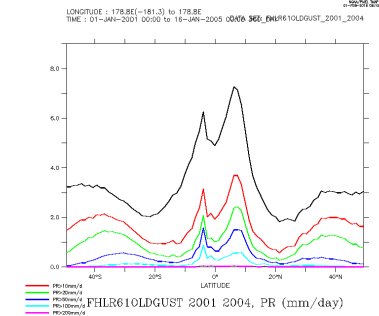

TRMM_hf

TRMM_is

TRMM_nd

TRMM_zon

FHLR61GUSTCTL_2001_2004_hf

FHLR61GUSTCTL_2001_2004_is

FHLR61GUSTCTL_2001_2004_nd

FHLR61GUSTCTL_2001_2004_zon