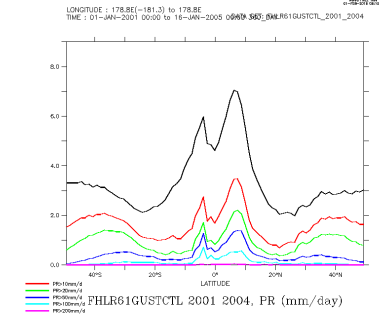

TRMM_hf

TRMM_is

TRMM_nd

TRMM_zon

FHLR61GUSTCTL_2001_2004_hf

FHLR61GUSTCTL_2001_2004_is

FHLR61GUSTCTL_2001_2004_nd

FHLR61GUSTCTL_2001_2004_zon