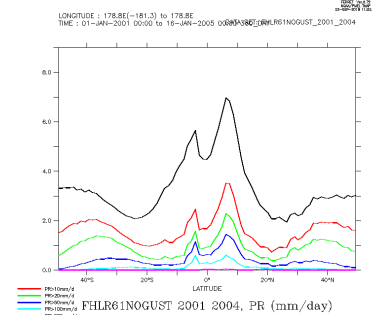

FHLR61OLDGUST_2001_2004_zon

FHLR61NOGUST_2001_2004_zon