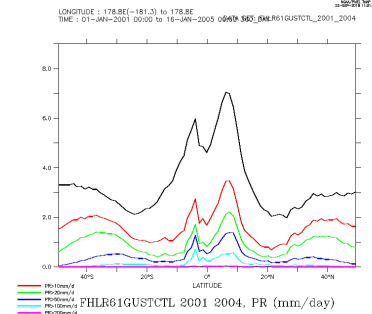

TRMM_hf

TRMM_is

TRMM_nd

TRMM_zon

FHLR61GUSTCTL_2001_2004_hf

FHLR61GUSTCTL_2001_2004_is

FHLR61GUSTCTL_2001_2004_nd

FHLR61GUSTCTL_2001_2004_zon