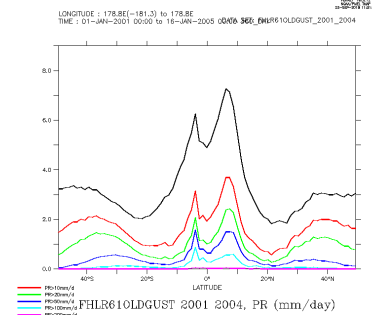

TRMM_hf

TRMM_is

TRMM_nd

TRMM_zon

FHLR61GUSTCTL_2001_2004_hf

FHLR61GUSTCTL_2001_2004_is

FHLR61GUSTCTL_2001_2004_nd

FHLR61GUSTCTL_2001_2004_zon