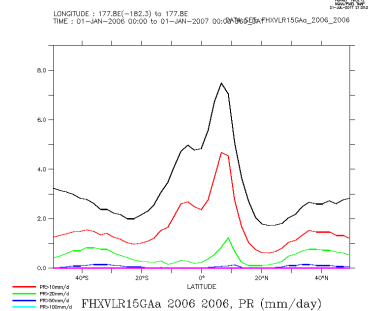

FHXVLR15NPv6.0.11gust_2006_2006_zon

FHXVLR15GAa_2006_2006_zon