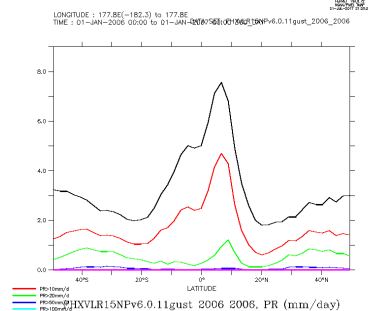

TRMM_hf

TRMM_is

TRMM_nd

TRMM_zon

FHXVLR14NPv6.0.11cvoro_2006_2006_hf

FHXVLR14NPv6.0.11cvoro_2006_2006_is

FHXVLR14NPv6.0.11cvoro_2006_2006_nd

FHXVLR14NPv6.0.11cvoro_2006_2006_zon