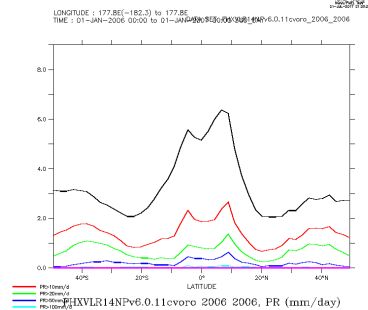

TRMM_hf

TRMM_is

TRMM_nd

TRMM_zon

FHXVLR14NPv6.0.11cvoro_2006_2006_hf

FHXVLR14NPv6.0.11cvoro_2006_2006_is

FHXVLR14NPv6.0.11cvoro_2006_2006_nd

FHXVLR14NPv6.0.11cvoro_2006_2006_zon