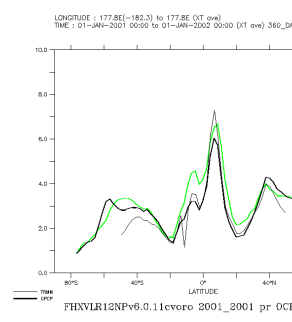

FHXVLR12NPv6.0.11cvoro_2001_2001_tot

FHXVLR12NPv6.0.11cvoro_2001_2001_oce

FHXVLR12CVOROWbttopmaxb_2001_2001_con

FHXVLR12CVOROWbttopmaxb_2001_2001_mix

FHXVLR12CVOROWbttopmaxb_2001_2001_tot

FHXVLR12CVOROWbttopmaxb_2001_2001_oce