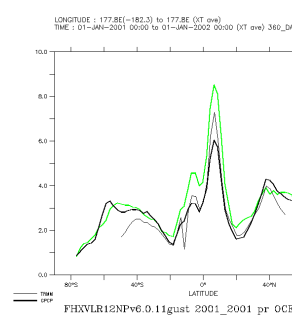

FHXVLR12NPv6.0.11gust_2001_2001_oce