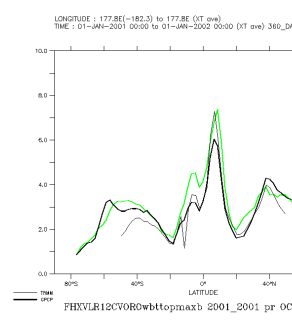

FHXVLR12NPv6.0.11cvoro_2001_2001_tot

FHXVLR12NPv6.0.11cvoro_2001_2001_oce

FHXVLR12CVOROWbttopmaxb_2001_2001_con

FHXVLR12CVOROWbttopmaxb_2001_2001_mix

FHXVLR12CVOROWbttopmaxb_2001_2001_tot

FHXVLR12CVOROWbttopmaxb_2001_2001_oce