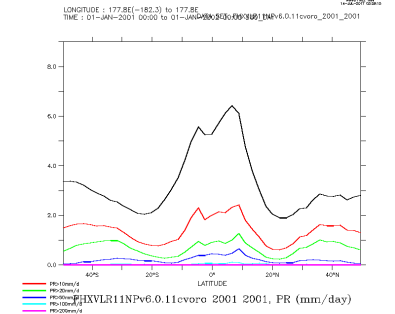

TRMM_hf

TRMM_is

TRMM_nd

TRMM_zon

FHXVLR11NPv6.0.11cvoro_2001_2001_hf

FHXVLR11NPv6.0.11cvoro_2001_2001_is

FHXVLR11NPv6.0.11cvoro_2001_2001_nd

FHXVLR11NPv6.0.11cvoro_2001_2001_zon