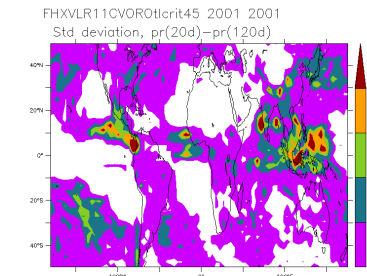

TRMM_hf

TRMM_is

TRMM_nd

TRMM_zon

FHXVLR11NPv6.0.11cvoro_2001_2001_hf

FHXVLR11NPv6.0.11cvoro_2001_2001_is

FHXVLR11NPv6.0.11cvoro_2001_2001_nd

FHXVLR11NPv6.0.11cvoro_2001_2001_zon