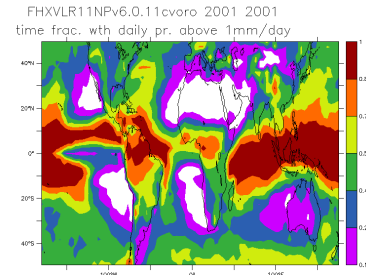

TRMM_hf

TRMM_is

TRMM_nd

TRMM_zon

FHXVLR11NPv6.0.11cvoro_2001_2001_hf

FHXVLR11NPv6.0.11cvoro_2001_2001_is

FHXVLR11NPv6.0.11cvoro_2001_2001_nd

FHXVLR11NPv6.0.11cvoro_2001_2001_zon