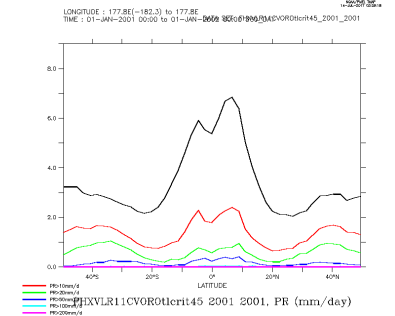

TRMM_hf

TRMM_is

TRMM_nd

TRMM_zon

FHXVLR11NPv6.0.11cvoro_2001_2001_hf

FHXVLR11NPv6.0.11cvoro_2001_2001_is

FHXVLR11NPv6.0.11cvoro_2001_2001_nd

FHXVLR11NPv6.0.11cvoro_2001_2001_zon