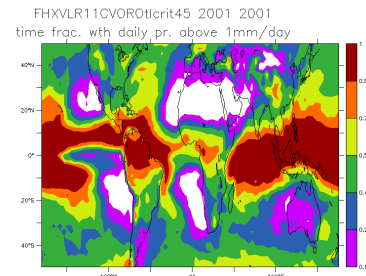

TRMM_hf

TRMM_is

TRMM_nd

TRMM_zon

FHXVLR11NPv6.0.11cvoro_2001_2001_hf

FHXVLR11NPv6.0.11cvoro_2001_2001_is

FHXVLR11NPv6.0.11cvoro_2001_2001_nd

FHXVLR11NPv6.0.11cvoro_2001_2001_zon