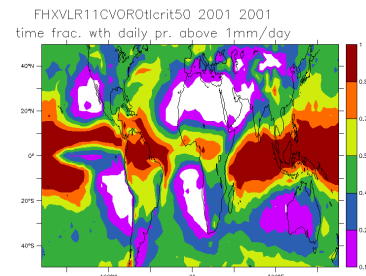

FHXVLR11CVOROt1crit45_2001_2001_nd

FHXVLR11CVOROt1crit50_2001_2001_nd