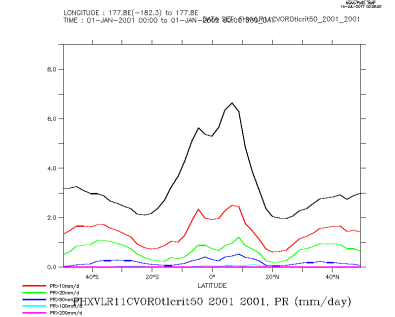

FHXVLR11CVOROt1crit45_2001_2001_zon

FHXVLR11CVOROt1crit50_2001_2001_zon