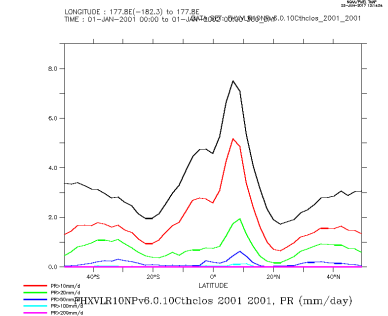

TRMM_hf

TRMM_is

TRMM_nd

TRMM_zon

FHXVLR10NPv6.0.10Cldlcc_2001_2001_hf

FHXVLR10NPv6.0.10Cldlcc_2001_2001_is

FHXVLR10NPv6.0.10Cldlcc_2001_2001_nd

FHXVLR10NPv6.0.10Cldlcc_2001_2001_zon