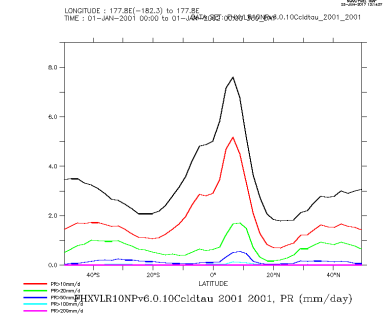

FHXVLR10NPv6.0.10Cthclos_2001_2001_zon

FHXVLR10NPv6.0.10Cldtau_2001_2001_zon