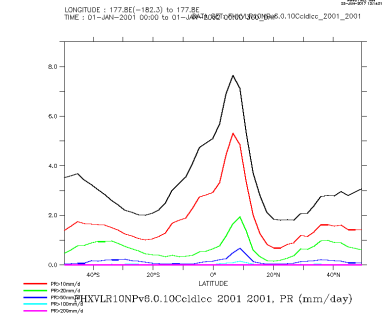

TRMM_hf

TRMM_is

TRMM_nd

TRMM_zon

FHXVLR10NPv6.0.10Cldlcc_2001_2001_hf

FHXVLR10NPv6.0.10Cldlcc_2001_2001_is

FHXVLR10NPv6.0.10Cldlcc_2001_2001_nd

FHXVLR10NPv6.0.10Cldlcc_2001_2001_zon