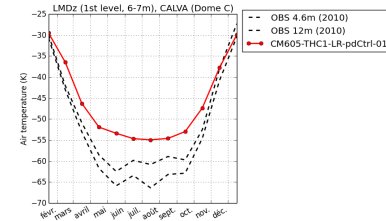

tempDC-CM605-calv-LR-pdCtrl-02

tempDC-CM605-dt20-LR-pdCtrl-02

tempDC-CM605-GUST-LR-pdCtrl-01

tempDC-CM605-LR-pdCtrl-01

tempDC-CM605-LR-sstClim-01

tempDC-CM605-THC1-LR-pdCtrl-01

tempDC-CM605-Z0-LR-pdCtrl-01