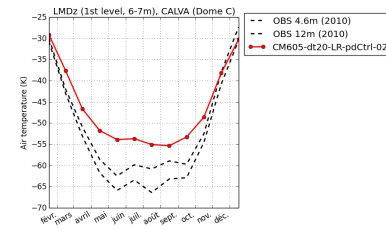

tempDC-CM605-calv-LR-pdCtrl-02

tempDC-CM605-dt20-LR-pdCtrl-02

tempDC-CM605-GUST-LR-pdCtrl-01

tempDC-CM605-LR-pdCtrl-01

tempDC-CM605-LR-sstClim-01

tempDC-CM605-THC1-LR-pdCtrl-01

tempDC-CM605-Z0-LR-pdCtrl-01