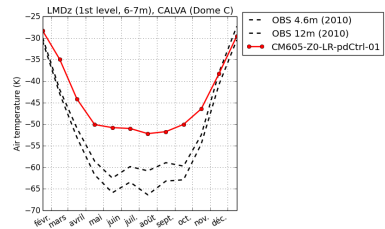

tempDC-CM605-calv-LR-pdCtrl-02

tempDC-CM605-dt20-LR-pdCtrl-02

tempDC-CM605-GUST-LR-pdCtrl-01

tempDC-CM605-LR-pdCtrl-01

tempDC-CM605-LR-sstClim-01

tempDC-CM605-THC1-LR-pdCtrl-01

tempDC-CM605-Z0-LR-pdCtrl-01