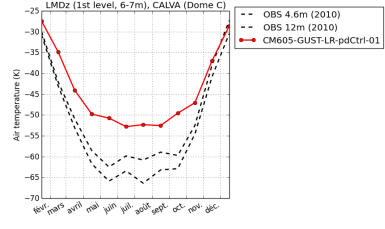

tempDC-CM605-calv-LR-pdCtrl-02

tempDC-CM605-dt20-LR-pdCtrl-02

tempDC-CM605-GUST-LR-pdCtrl-01

tempDC-CM605-LR-pdCtrl-01

tempDC-CM605-LR-sstClim-01

tempDC-CM605-THC1-LR-pdCtrl-01

tempDC-CM605-Z0-LR-pdCtrl-01