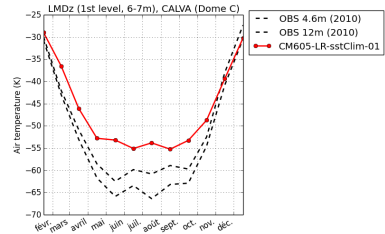

tempDC-CM605-calv-LR-pdCtrl-02

tempDC-CM605-dt20-LR-pdCtrl-02

tempDC-CM605-GUST-LR-pdCtrl-01

tempDC-CM605-LR-pdCtrl-01

tempDC-CM605-LR-sstClim-01

tempDC-CM605-THC1-LR-pdCtrl-01

tempDC-CM605-Z0-LR-pdCtrl-01