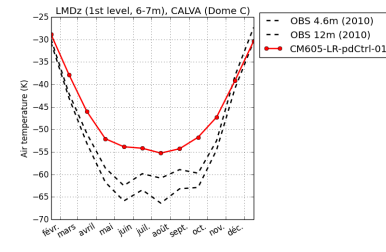

tempDC-CM605-calv-LR-pdCtrl-02

tempDC-CM605-dt20-LR-pdCtrl-02

tempDC-CM605-GUST-LR-pdCtrl-01

tempDC-CM605-LR-pdCtrl-01

tempDC-CM605-LR-sstClim-01

tempDC-CM605-THC1-LR-pdCtrl-01

tempDC-CM605-Z0-LR-pdCtrl-01