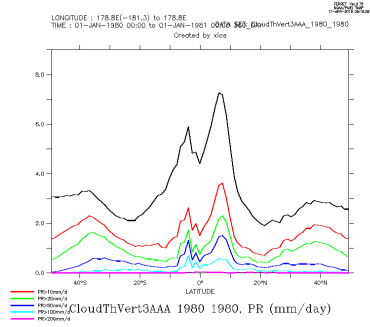

TRMM_hf

TRMM_is

TRMM_nd

TRMM_zon

CloudThVert3AAA_1980_1980_hf

CloudThVert3AAA_1980_1980_is

CloudThVert3AAA_1980_1980_nd

CloudThVert3AAA_1980_1980_zon