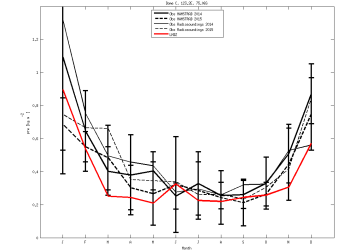

temp\_DC\_CloudThVert3A\_1980\_1980

tempDC-CloudThVert3A\_1980\_1980

Missing  
tsol\_DC\_CloudThVert3A\_1980\_1980

LWdnSFC\_DC\_CloudThVert3A\_1980\_1980

wind10m\_DC\_CloudThVert3A\_1980\_1980

temp\_DC\_CloudThVert5AA\_1980\_1980