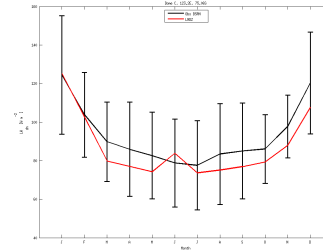

temp\_DC\_CloudThVert3A\_1980\_1980

tempDC-CloudThVert3A\_1980\_1980

Missing  
tsol\_DC\_CloudThVert3A\_1980\_1980

LWdnSFC\_DC\_CloudThVert3A\_1980\_1980

wind10m\_DC\_CloudThVert3A\_1980\_1980

temp\_DC\_CloudThVert5AA\_1980\_1980