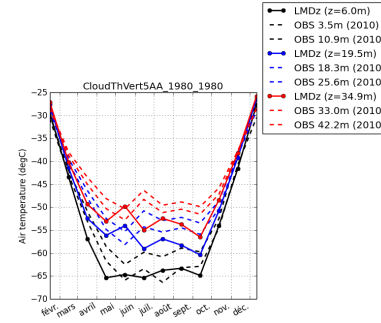

temp\_DC\_CloudThVert3A\_1980\_1980

tempDC-CloudThVert3A\_1980\_1980

Missing  
tsol\_DC\_CloudThVert3A\_1980\_1980

LWdnSFC\_DC\_CloudThVert3A\_1980\_1980

wind10m\_DC\_CloudThVert3A\_1980\_1980

temp\_DC\_CloudThVert5AA\_1980\_1980