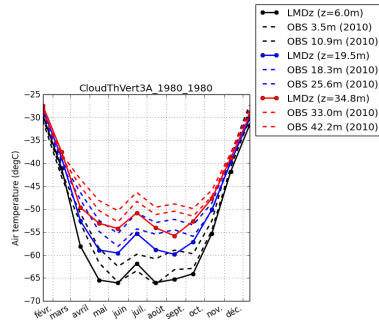

temp\_DC\_CloudThVert3A\_1980\_1980

tempDC-CloudThVert3A\_1980\_1980

Missing  
tsol\_DC\_CloudThVert3A\_1980\_1980

LWdnSFC\_DC\_CloudThVert3A\_1980\_1980

wind10m\_DC\_CloudThVert3A\_1980\_1980

temp\_DC\_CloudThVert5AA\_1980\_1980