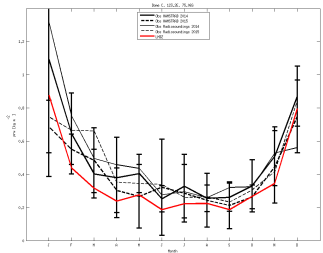

wind10m_DC_CloudThVert3A_1980_1980

prw_DC_CloudThVert5AA_1980_1980