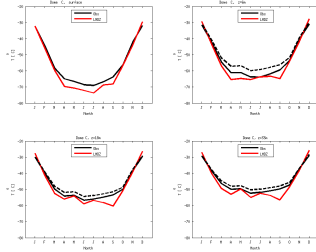

temp\_DC\_CloudThVert3A\_1980\_1980

tempDC-CloudThVert3A\_1980\_1980

Missing  
tsol\_DC\_CloudThVert3A\_1980\_1980

LWdnSFC\_DC\_CloudThVert3A\_1980\_1980

wind10m\_DC\_CloudThVert3A\_1980\_1980

temp\_DC\_CloudThVert5AA\_1980\_1980