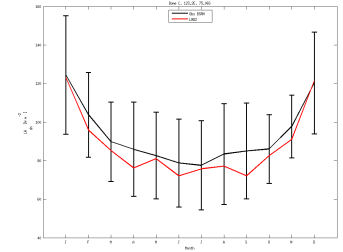

LWdnSFC_DC_CloudThVert3A_1980_1980

Missing
tsol_DC_CloudThVert5AA_1980_1980