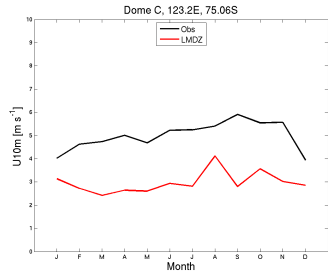

temp_DC_CloudThVert3AAA_1980_1980

tempDC-CloudThVert3AAA_1980_1980

Missing

tsol_DC_CloudThVert3AAA_1980_1980

LWdnSFC_DC_CloudThVert3AAA_1980_1980

wind10m_DC_CloudThVert3AAA_1980_1980