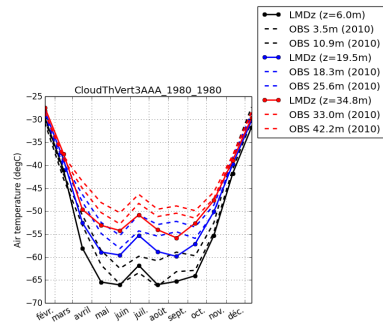

temp_DC_CloudThVert3AAA_1980_1980

tempDC-CloudThVert3AAA_1980_1980

Missing

tsol_DC_CloudThVert3AAA_1980_1980

LWdnSFC_DC_CloudThVert3AAA_1980_1980

wind10m_DC_CloudThVert3AAA_1980_1980