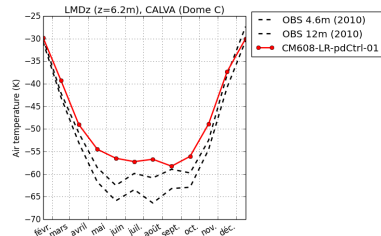

tempDC-CM607-LR-INIT-3DOCE

tempDC-CM607-LR-pdCtrl-nudgeUV

tempDC-CM608-LR-pdCtrl-01