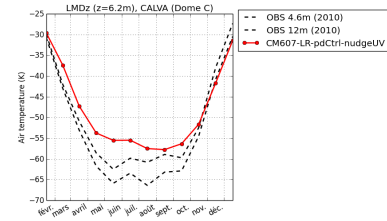

tempDC-CM607-LR-INIT-3DOCE

tempDC-CM607-LR-pdCtrl-nudgeUV

tempDC-CM608-LR-pdCtrl-01