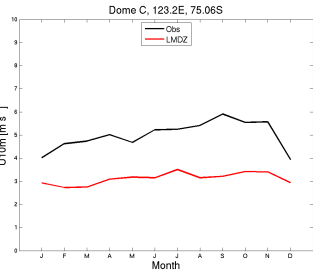

tempDC-CM61-LR-amip-hist-1870.1870.1879

wind10m_DC_CM61-LR-amip-hist-1870.1870.1879