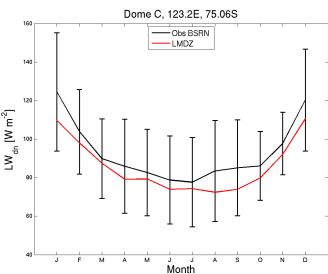

prw_DC_CM61-LR-amip-hist-1871.1870.1879

LWdnSFC_DC_CM61-LR-amip-hist-1872.1870.1879