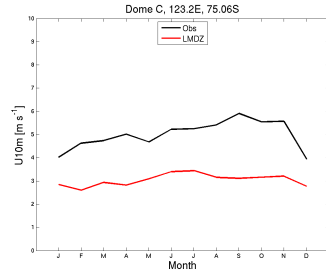

tempDC-CM61-LR-amip-hist-1871.1870.1879

wind10m_DC_CM61-LR-amip-hist-1871.1870.1879