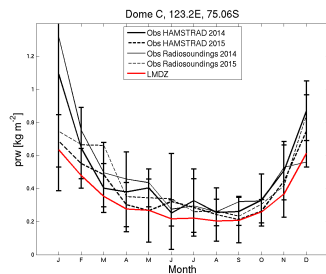

wind10m_DC_CM61-LR-amip-hist-1871.1870.1879

prw_DC_CM61-LR-amip-hist-1872.1870.1879