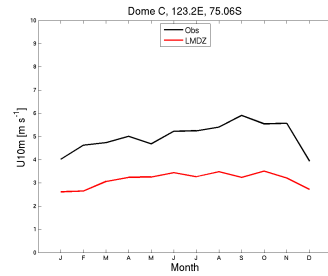

temp_DC_CM615-LR-amip-p4K-lwoff-00_2005_2014

wind10m_DC_CM615-LR-amip-p4K-lwoff-00_2005_2014