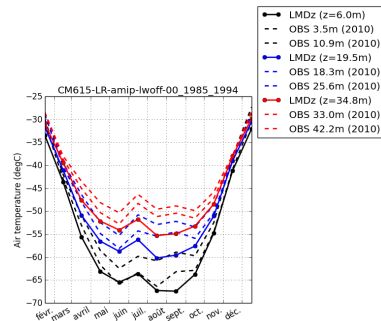

temp_DC_CM615-LR-amip-lwoff-00_1985_1994

tempDC_CM615-LR-amip-lwoff-00_1985_1994

Missing

tsol_DC_CM615-LR-amip-lwoff-00_1985_1994

LWdnSFC_DC_CM615-LR-a

wind10m_DC_CM615-LR-amip-lwoff-00_1985_1994