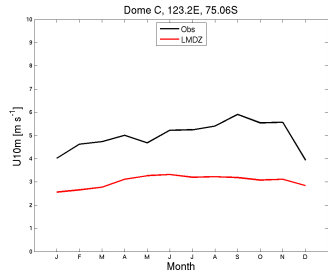

temp_DC_CM615-LR-amip-lwoff-00_1985_1994

tempDC_CM615-LR-amip-lwoff-00_1985_1994

Missing

tsol_DC_CM615-LR-amip-lwoff-00_1985_1994

LWdnSFC_DC_CM615-LR-a

wind10m_DC_CM615-LR-amip-lwoff-00_1985_1994