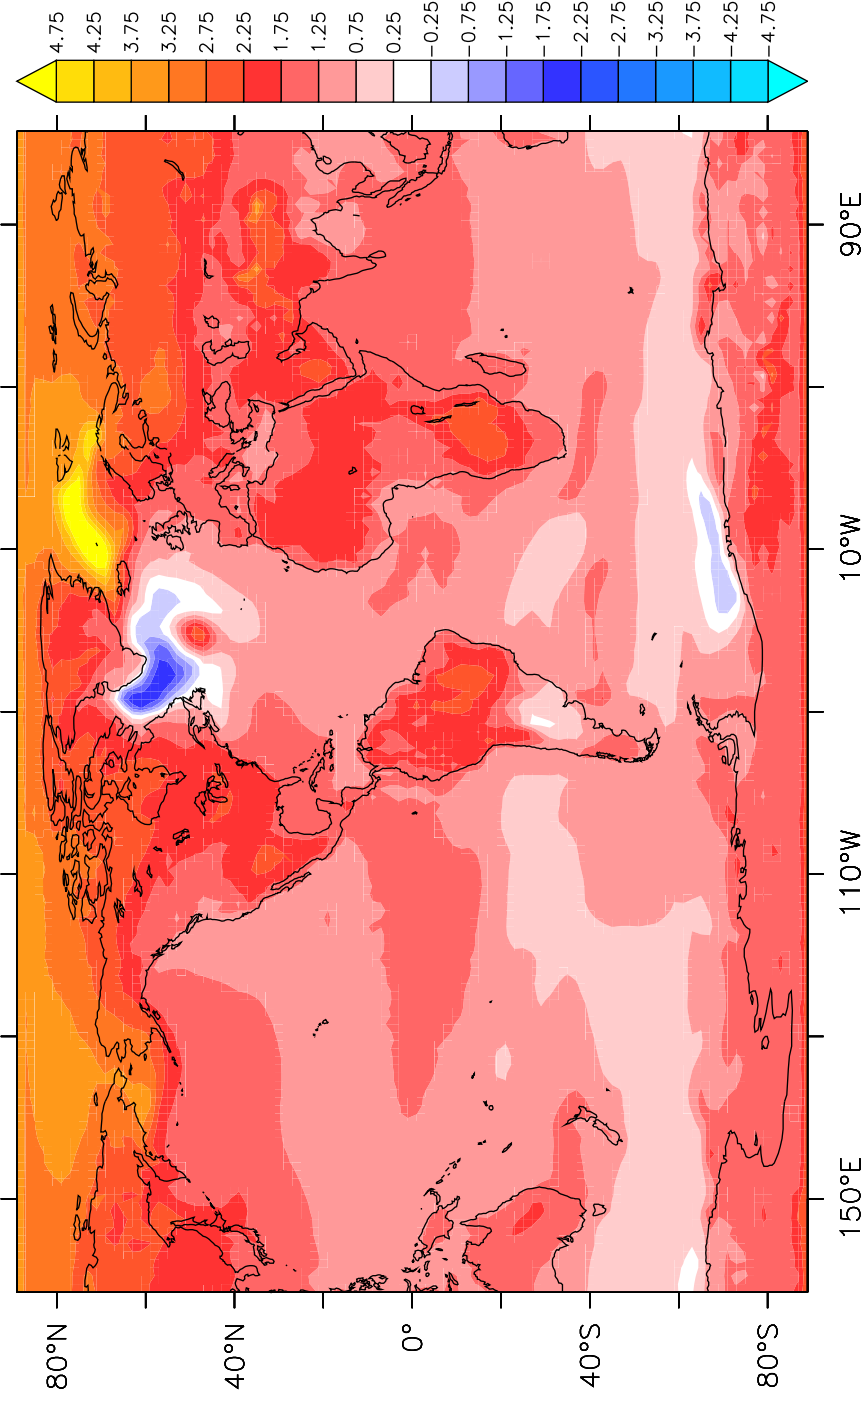

# GISS

BSF: yrs [2006–2041]

rcp26

BSF: yrs [2043–2089]

BSF: yrs [2043–2089]–[2006–2041]

AMOC: yrs [2006–2041]

rcp26

AMOC: yrs [2006–2041]

AMOC: yrs [2043–2089]–[2006–2041]

GISS-E2-R rcp26: [2055-2100]-[1950-2005]

GISS-E2-R rcp45: [2055-2100]-[1950-2005]

GISS-E2-R rcp85: [2055-2100]-[1950-2005]

GISS-E2-R rcp26: [2055-2100]-[1950-2005]