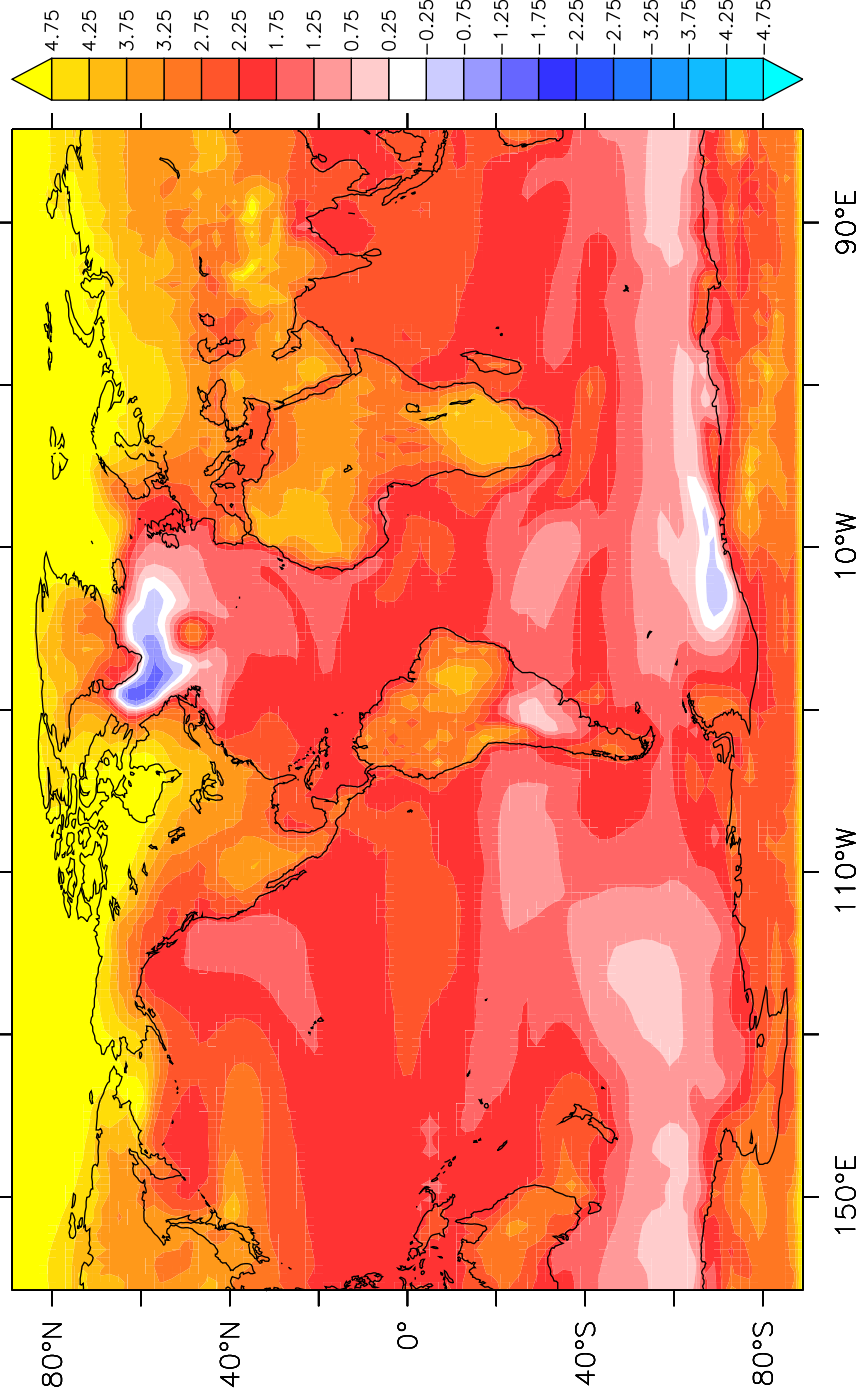

# GISS

BSF: yrs [2006–2041]

rcp26

BSF: yrs [2043–2089]

BSF: yrs [2043–2089]–[2006–2041]

AMOC: yrs [2006–2041]

rcp26

AMOC: yrs [2006–2041]

AMOC: yrs [2043–2089]–[2006–2041]

GISS-E2-R rcp26: [2055-2100]-[1950-2005]

GISS-E2-R rcp45: [2055-2100]-[1950-2005]

GISS-E2-R rcp85: [2055-2100]-[1950-2005]

GISS-E2-R rcp26: [2055-2100]-[1950-2005]