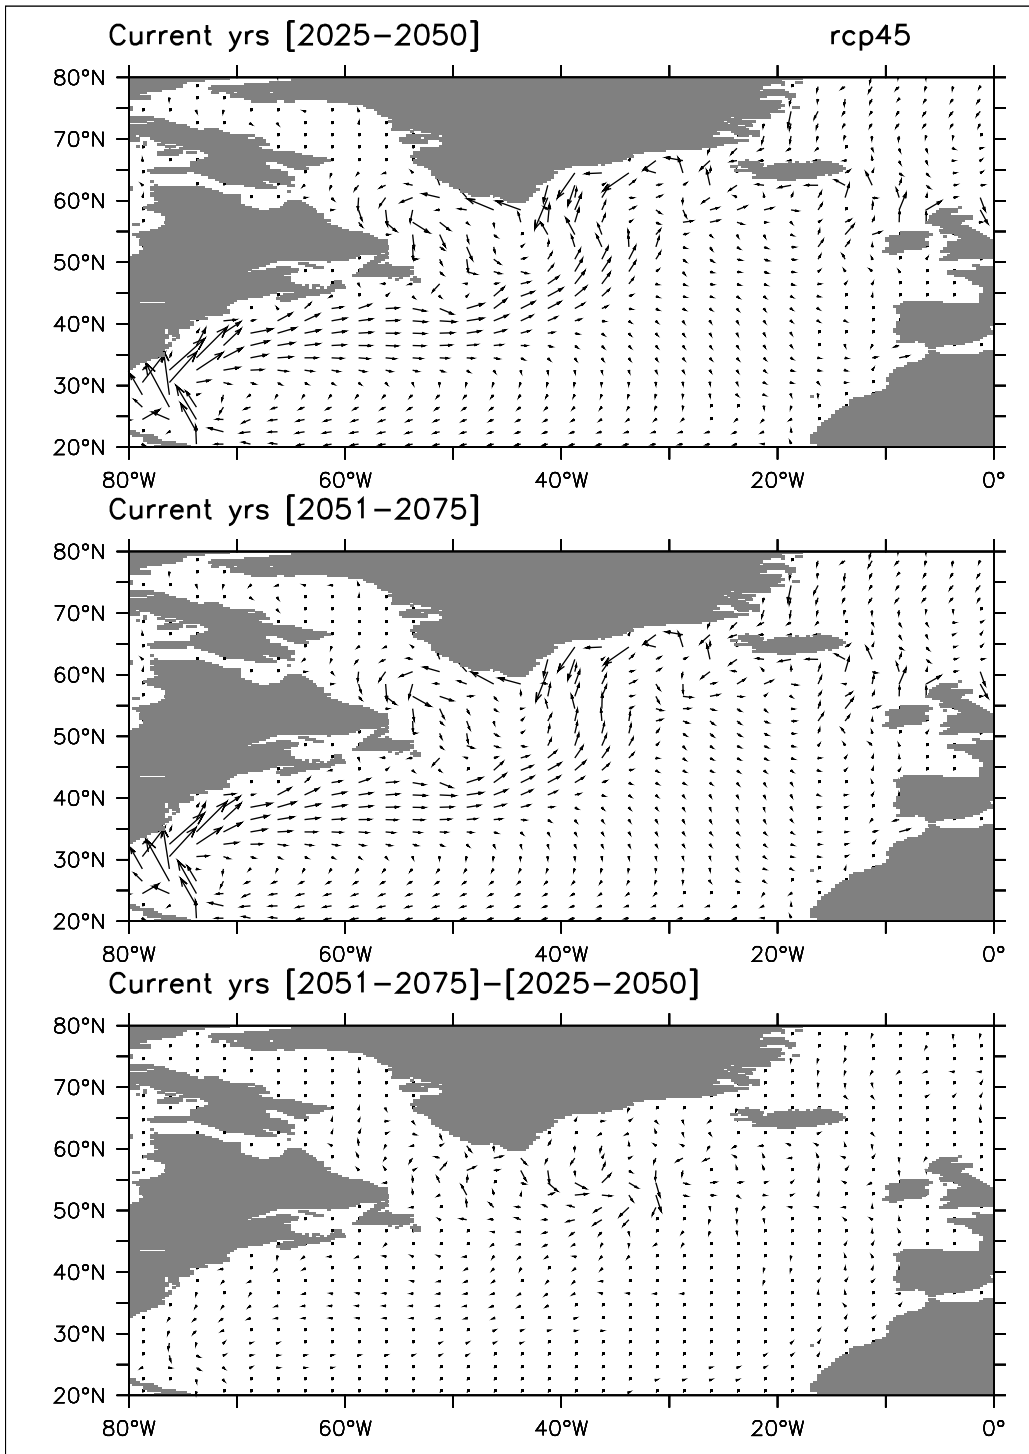

# GISS

BSF: yrs [2006–2041]

rcp26

BSF: yrs [2043–2089]

BSF: yrs [2043–2089]–[2006–2041]

AMOC: yrs [2006–2041]

rcp26

AMOC: yrs [2006–2041]

AMOC: yrs [2043–2089]–[2006–2041]

GISS-E2-R rcp26: [2055-2100]-[1950-2005]

GISS-E2-R rcp45: [2055-2100]-[1950-2005]

GISS-E2-R rcp85: [2055-2100]-[1950-2005]

GISS-E2-R rcp26: [2055-2100]-[1950-2005]