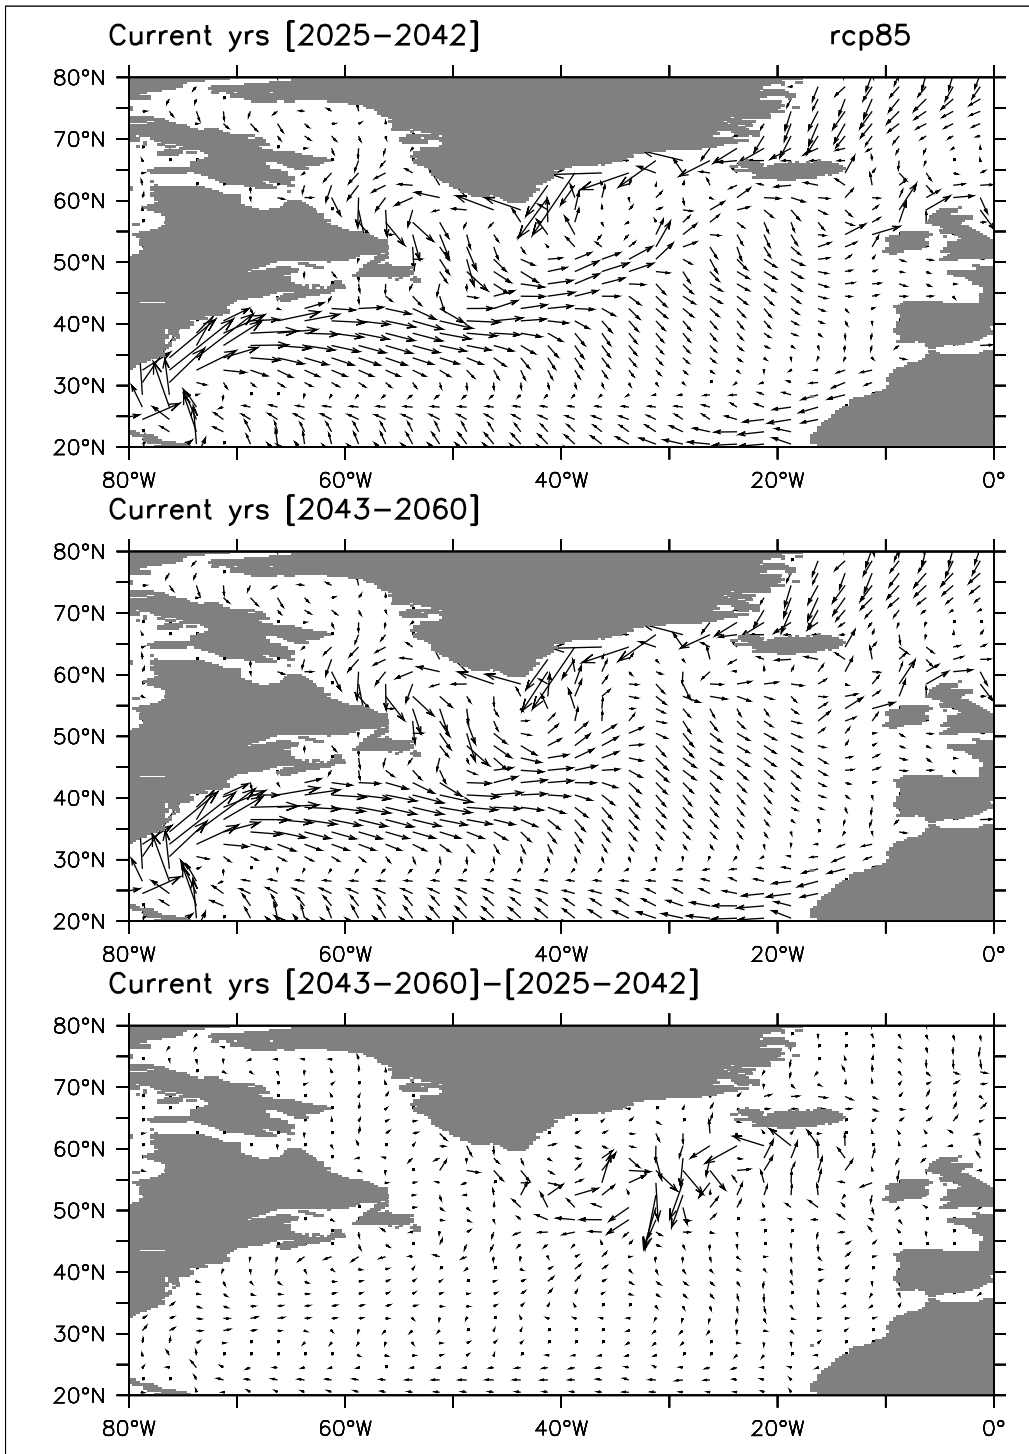

# GISS

BSF: yrs [2006–2041]

rcp26

BSF: yrs [2043–2089]

BSF: yrs [2043–2089]–[2006–2041]

AMOC: yrs [2006–2041]

rcp26

AMOC: yrs [2006–2041]

AMOC: yrs [2043–2089]–[2006–2041]

GISS-E2-R rcp26: [2055-2100]-[1950-2005]

GISS-E2-R rcp45: [2055-2100]-[1950-2005]

GISS-E2-R rcp85: [2055-2100]-[1950-2005]

GISS-E2-R rcp26: [2055-2100]-[1950-2005]