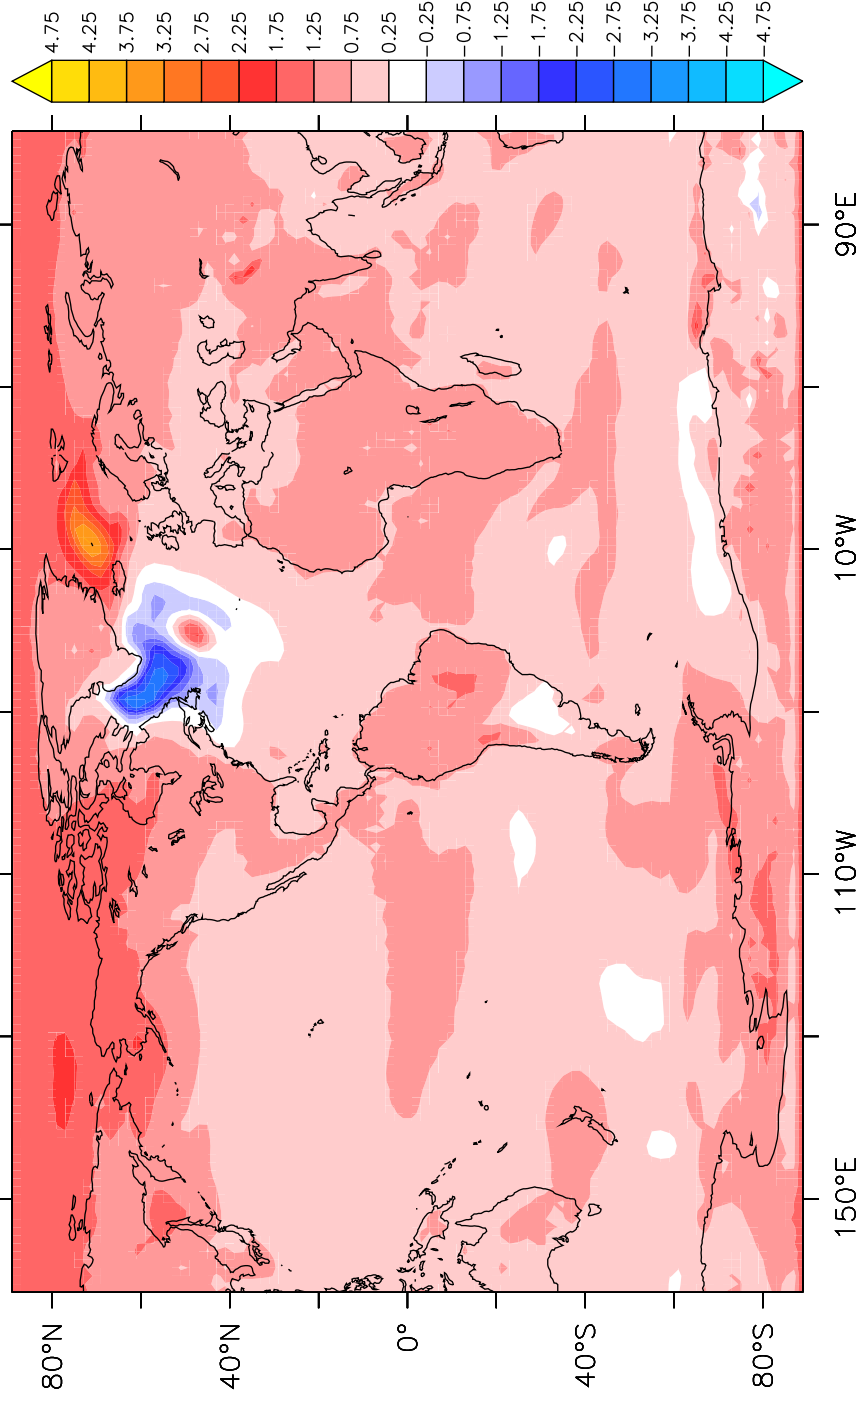

# GISS

BSF: yrs [2006–2041]

rcp26

BSF: yrs [2043–2089]

BSF: yrs [2043–2089]–[2006–2041]

AMOC: yrs [2006–2041]

rcp26

AMOC: yrs [2006–2041]

AMOC: yrs [2043–2089]–[2006–2041]

GISS-E2-R rcp26: [2055-2100]-[1950-2005]

GISS-E2-R rcp45: [2055-2100]-[1950-2005]

GISS-E2-R rcp85: [2055-2100]-[1950-2005]

GISS-E2-R rcp26: [2055-2100]-[1950-2005]