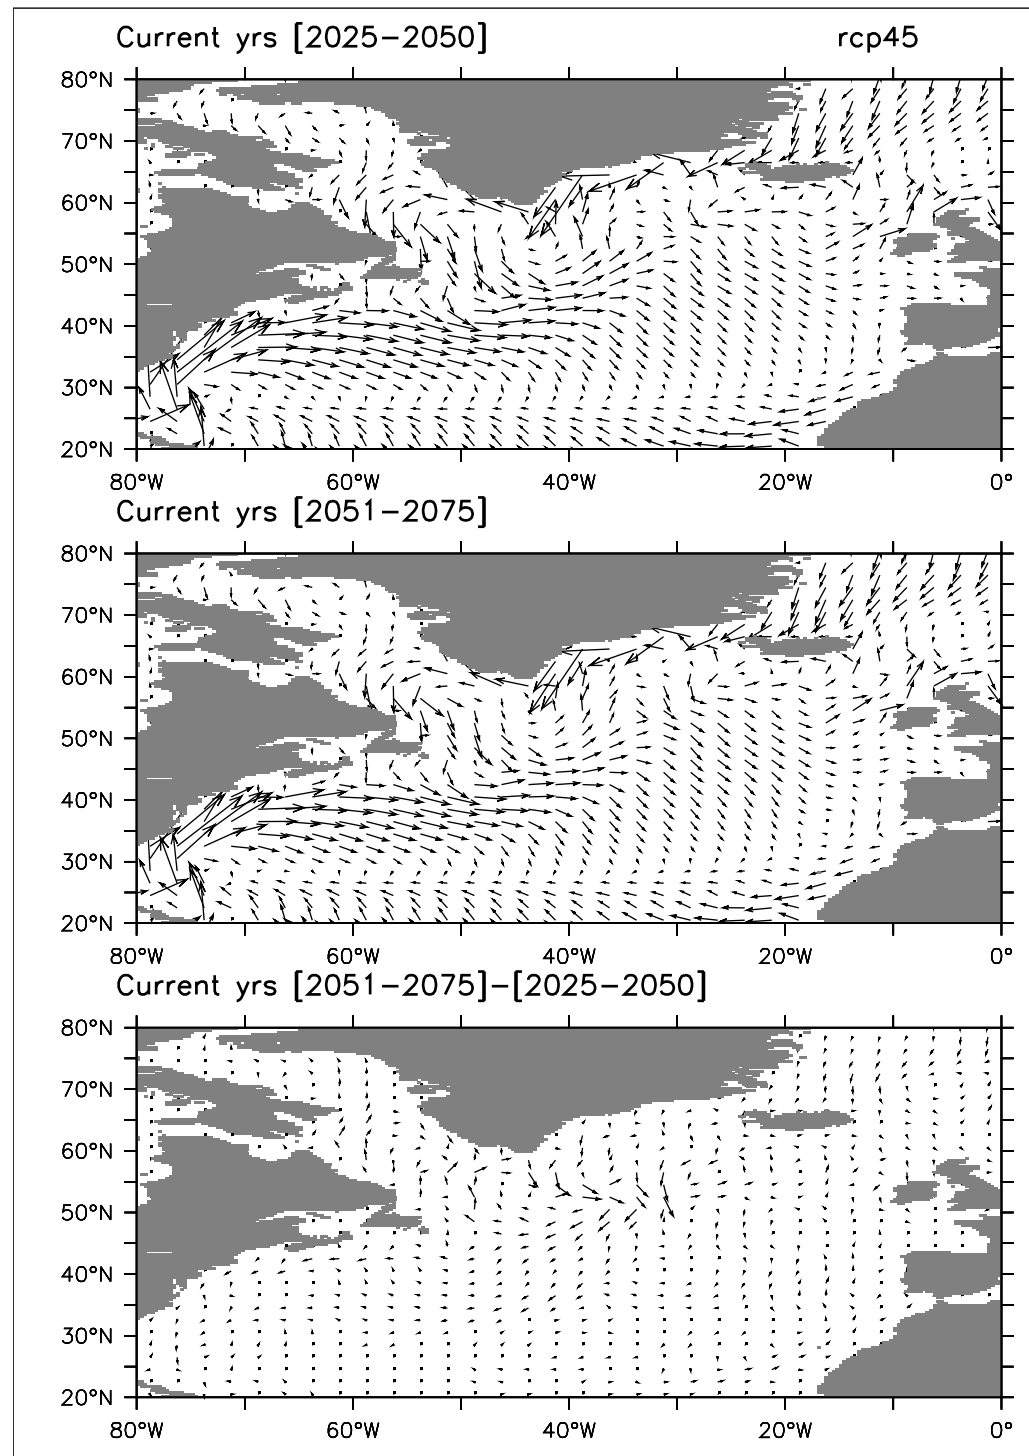

# GISS

BSF: yrs [2006–2041]

rcp26

BSF: yrs [2043–2089]

BSF: yrs [2043–2089]–[2006–2041]

AMOC: yrs [2006–2041]

rcp26

AMOC: yrs [2006–2041]

AMOC: yrs [2043–2089]–[2006–2041]

GISS-E2-R rcp26: [2055-2100]-[1950-2005]

GISS-E2-R rcp45: [2055-2100]-[1950-2005]

GISS-E2-R rcp85: [2055-2100]-[1950-2005]

GISS-E2-R rcp26: [2055-2100]-[1950-2005]