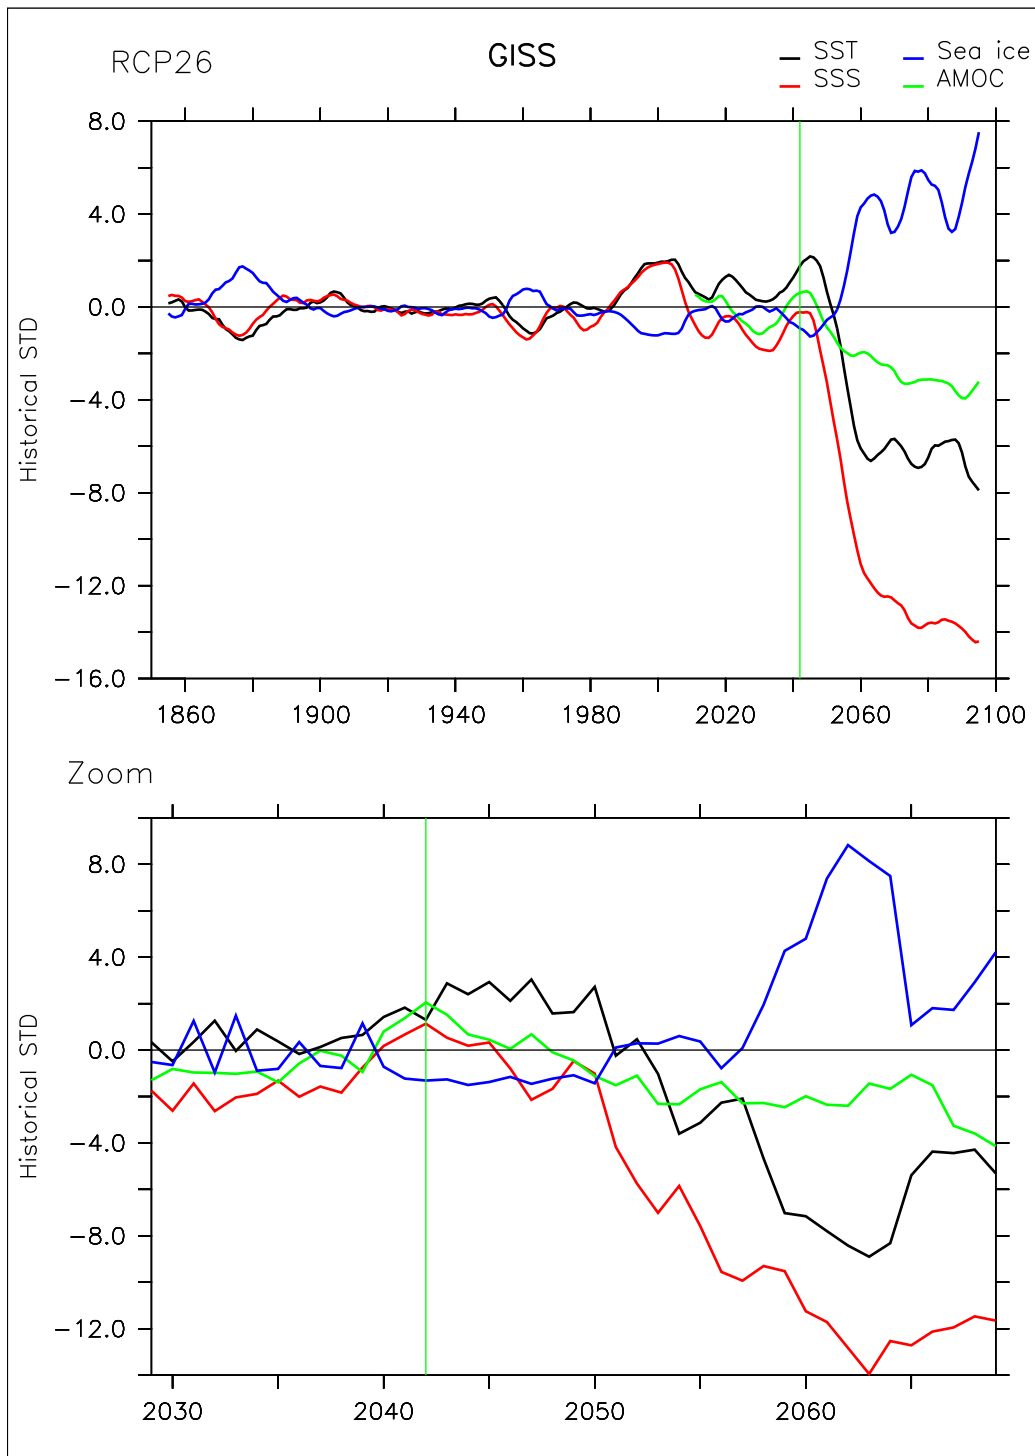

# GISS

BSF: yrs [2006–2041]

rcp26

BSF: yrs [2043–2089]

BSF: yrs [2043–2089]–[2006–2041]

AMOC: yrs [2006–2041]

rcp26

AMOC: yrs [2006–2041]