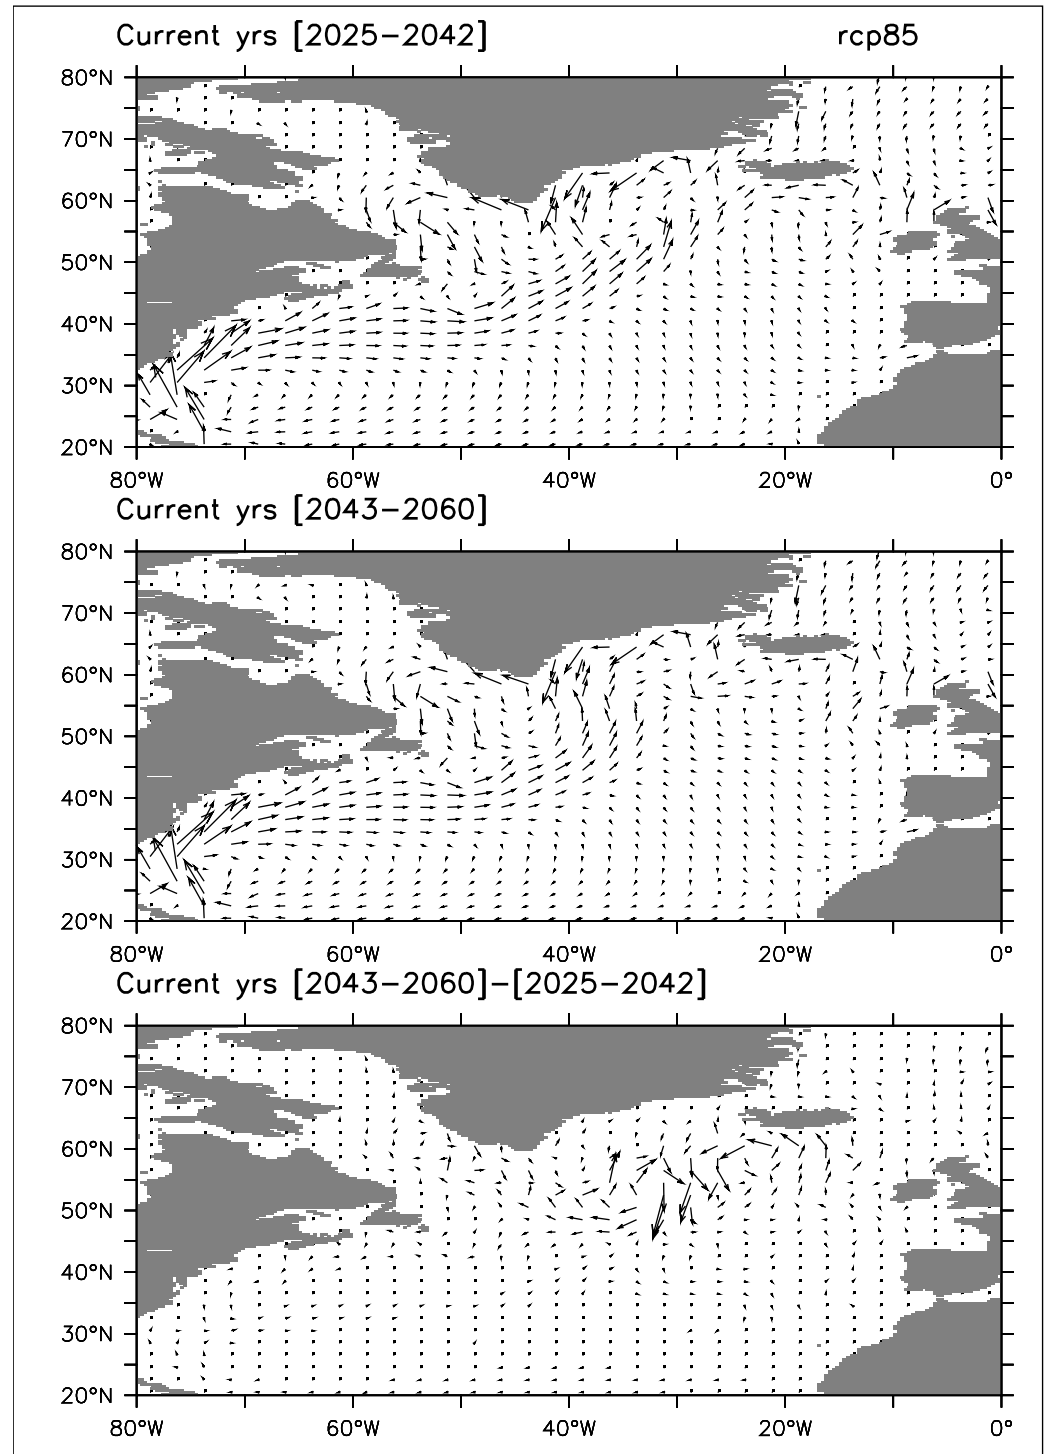

# GISS

BSF: yrs [2006–2041]

rcp26

BSF: yrs [2043–2089]

BSF: yrs [2043–2089]–[2006–2041]

AMOC: yrs [2006–2041]

rcp26

AMOC: yrs [2006–2041]

AMOC: yrs [2043–2089]–[2006–2041]

GISS-E2-R rcp26: [2055-2100]-[1950-2005]

GISS-E2-R rcp45: [2055-2100]-[1950-2005]

GISS-E2-R rcp85: [2055-2100]-[1950-2005]

GISS-E2-R rcp26: [2055-2100]-[1950-2005]