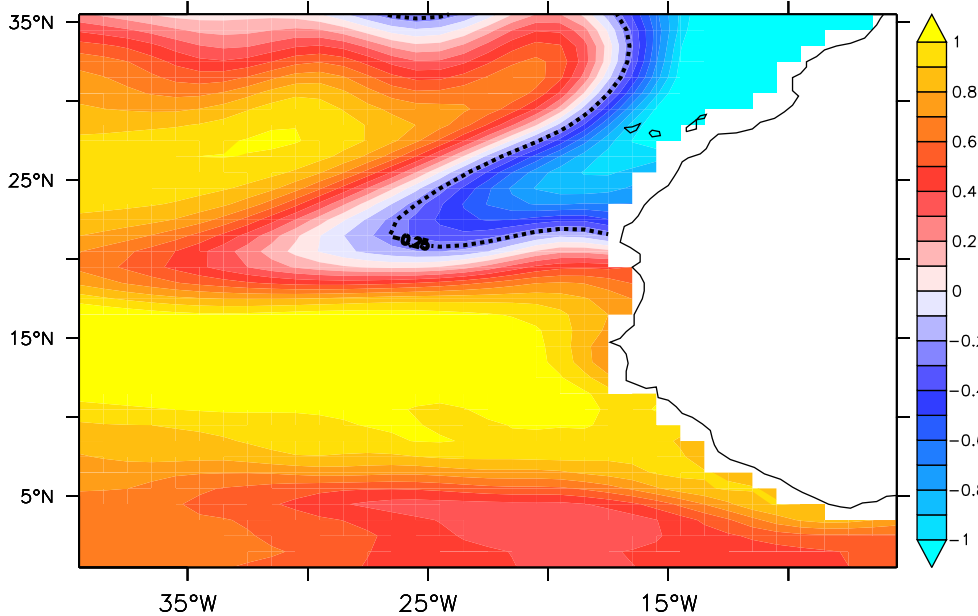

RCP8.5 / ACCESS1-0 / FWleakage

Time evolution in the contoured region